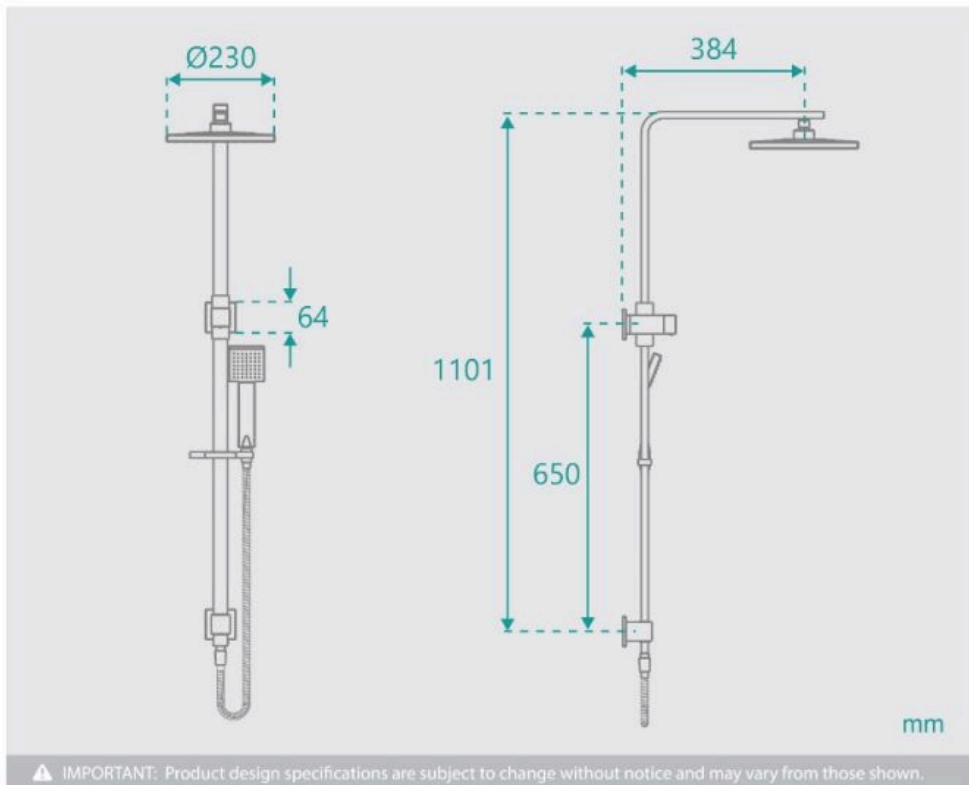

## Sebastian Shower Twin Head with Internal Inlet

SKU#: S-2011

From **\$379.00**

HANDHELD SHOWER 3 FUNCTION UPGRADE

Shower Head Size: 230mm x 230mm  
Shower Head Length/Reach: 345mm  
Total Height (Excluding Hose): 1075mm  
Handheld Size: 75.48mm x 75.48mm  
Hose Length/Reach: 1500mm  
Construction: Brass (With ABS Shower Head)  
Finish: Chrome Finish  
Water Inlet: Internal (Top)  
Accreditation: AU Standard, WELS 9L/min 3 Star and Watermark  
WELS Registration: S08118  
Warranty: 7 Year Product Warranty

This very elegant unit will add a touch of class to your bathroom, the type you would expect in a 5 star hotel, but at the comfort of your own home. The flexibility to change the water flow from the overhead to the handheld is as easy as adjusting the inbuilt diverter. The handheld shower head attaches to an adjustable rail, allowing you to position the handheld to your preferred height.

Match with the mixer of your choice see our store for option.

View our store to find a matching mixer, vanity unit, basin, mirror, basin or accessory for your bathroom and save on combined delivery.

See listing image for measurement specification.

 @bathroomsolutions

Sebastian Twin Head with Internal Inlet

| S-2011