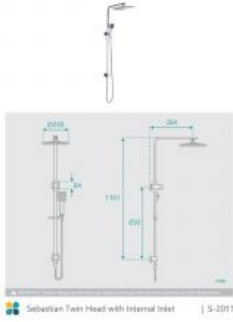

## Sebastian Shower Twin Head with Internal Inlet

SKU#: S-2011

From **\$379.00**

HANDHELD SHOWER 3 FUNCTION UPGRADE

Shower Head Size: 230mm x 230mm  
Shower Head Length/Reach: 345mm  
Total Height (Excluding Hose): 1075mm  
Handheld Size: 75.48mm x 75.48mm  
Hose Length/Reach: 1500mm  
Construction: Brass (With ABS Shower Head)  
Finish: Chrome Finish  
Water Inlet: Internal (Top)  
Accreditation: AU Standard, WELS 9L/min 3 Star and Watermark  
WELS Registration: S08118  
Warranty: 7 Year Product Warranty

This very elegant unit will add a touch of class to your bathroom, the type you would expect in a 5 star hotel, but at the comfort of your own home. The flexibility to change the water flow from the overhead to the handheld is as easy as adjusting the inbuilt diverter. The handheld shower head attaches to an adjustable rail, allowing you to position the handheld to your preferred height.

Match with the mixer of your choice see our store for option.

View our store to find a matching mixer, vanity unit, basin, mirror, basin or accessory for your bathroom and save on combined delivery.

See listing image for measurement specification.

 @bathroomsolutions

Sebastian Twin Head with Internal Inlet

| S-2011