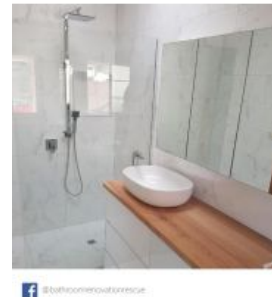

## Sebastian Shower Twin Head with Internal Inlet

SKU#: S-2011

From **\$379.00**

HANDHELD SHOWER 3 FUNCTION UPGRADE

Shower Head Size: 230mm x 230mm  
Shower Head Length/Reach: 345mm  
Total Height (Excluding Hose): 1075mm  
Handheld Size: 75.48mm x 75.48mm  
Hose Length/Reach: 1500mm  
Construction: Brass (With ABS Shower Head)  
Finish: Chrome Finish  
Water Inlet: Internal (Top)  
Accreditation: AU Standard, WELS 9L/min 3 Star and Watermark  
WELS Registration: S08118  
Warranty: 7 Year Product Warranty

This very elegant unit will add a touch of class to your bathroom, the type you would expect in a 5 star hotel, but at the comfort of your own home. The flexibility to change the water flow from the overhead to the handheld is as easy as adjusting the inbuilt diverter. The handheld shower head attaches to an adjustable rail, allowing you to position the handheld to your preferred height.

Match with the mixer of your choice see our store for option.

View our store to find a matching mixer, vanity unit, basin, mirror, basin or accessory for your bathroom and save on combined delivery.

See listing image for measurement specification.

 @bathroomsolutions

Sebastian Twin Head with Internal Inlet

| S-2011