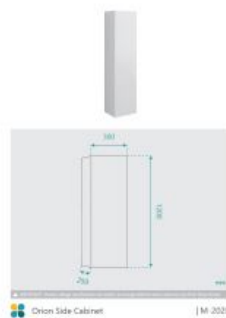

Orion Side Cabinet

SKU#: M-2020

\$169.00

Installed Size: 300mm x 250mm x 1200mm

Doors: Self closing door

Colour: White High Gloss

Construction: MDF, Fixing screws provided

Feature: Adjustable shelves

Warranty: 2 Year Product Warranty

This side cabinet will give you that extra needed storage, whilst the minimal finger-pull handle makes for a simple and elegant design, this wall mounted cabinet is versatile and can be installed anywhere around the bathroom.

Unit is completely constructed.

View our store to find a vanity unit for your bathroom and save on combined delivery.

Orion Side Cabinet

| M-2020