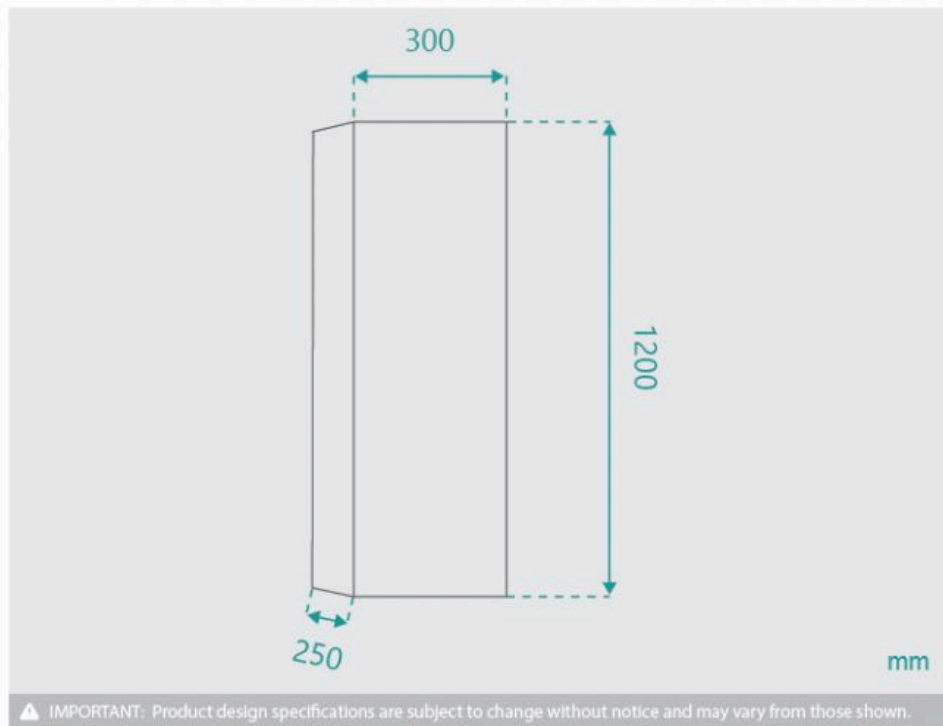

Orion Side Cabinet

| M-2020